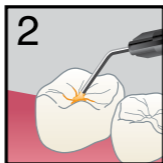

## PRR & SMALL CLASS I RESTORATION

1  
Prepare tooth as needed,  
rinse, leave damp.

2  
Apply **BEAUTIFIL kids SA**  
in a thin layer ( $\leq 0.5\text{mm}$ )  
with needle tip or hand  
instrument.  
Leave for 20 sec.

3  
Light cure for 5 sec (LED).

4  
Apply additional  
increments ( $\leq 2\text{mm}$ ) as  
needed.

5  
Light cure each increment  
for 10 sec (LED).

6  
Finish and polish with  
OneGloss PS or another  
polisher.