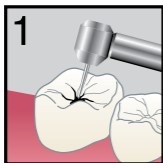

## PRR & SMALL CLASS I RESTORATION

1  
Prepare tooth as needed,  
rinse, leave damp.

2  
Apply **BEAUTIFIL kids SA**  
in a thin layer ( $\leq 0.5\text{mm}$ )  
with needle tip or hand  
instrument.  
Leave for 20 sec.

3  
Light cure for 5 sec (LED).

4  
Apply additional  
increments ( $\leq 2\text{mm}$ ) as  
needed.

5  
Light cure each increment  
for 10 sec (LED).

6  
Finish and polish with  
OneGloss PS or another  
polisher.