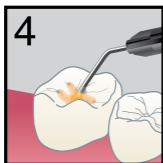

## PRR & SMALL CLASS I RESTORATION

1  
Prepare tooth as needed,  
rinse, leave damp.

2  
Apply **BEAUTIFIL kids SA**  
in a thin layer ( $\leq 0.5\text{mm}$ )  
with needle tip or hand  
instrument.  
Leave for 20 sec.

3  
Light cure for 5 sec (LED).

4  
Apply additional  
increments ( $\leq 2\text{mm}$ ) as  
needed.

5  
Light cure each increment  
for 10 sec (LED).

6  
Finish and polish with  
OneGloss PS or another  
polisher.