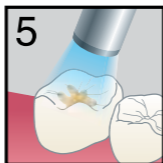

## PRR & SMALL CLASS I RESTORATION

1  
Prepare tooth as needed,  
rinse, leave damp.

2  
Apply **BEAUTIFIL kids SA**  
in a thin layer ( $\leq 0.5\text{mm}$ )  
with needle tip or hand  
instrument.  
Leave for 20 sec.

3  
Light cure for 5 sec (LED).

4  
Apply additional  
increments ( $\leq 2\text{mm}$ ) as  
needed.

5  
Light cure each increment  
for 10 sec (LED).

6  
Finish and polish with  
OneGloss PS or another  
polisher.