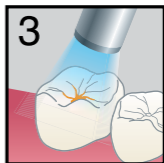

## PRR & SMALL CLASS I RESTORATION

1  
Prepare tooth as needed,  
rinse, leave damp.

2  
Apply **BEAUTIFIL kids SA**  
in a thin layer ( $\leq 0.5\text{mm}$ )  
with needle tip or hand  
instrument.  
Leave for 20 sec.

3  
Light cure for 5 sec (LED).

4  
Apply additional  
increments ( $\leq 2\text{mm}$ ) as  
needed.

5  
Light cure each increment  
for 10 sec (LED).

6  
Finish and polish with  
OneGloss PS or another  
polisher.