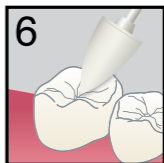

## PRR & SMALL CLASS I RESTORATION

1  
Prepare tooth as needed,  
rinse, leave damp.

2  
Apply **BEAUTIFIL kids SA**  
in a thin layer ( $\leq 0.5\text{mm}$ )  
with needle tip or hand  
instrument.  
Leave for 20 sec.

3  
Light cure for 5 sec (LED).

4  
Apply additional  
increments ( $\leq 2\text{mm}$ ) as  
needed.

5  
Light cure each increment  
for 10 sec (LED).

6  
Finish and polish with  
OneGloss PS or another  
polisher.